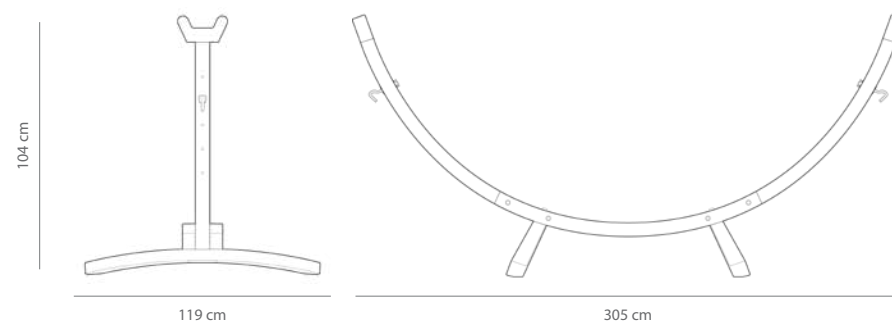

10SPAS-1 • 305 cm Stand: Specifications

Assembled Dimensions
305 × 119 × 104 cm
Capacity: 205 kg

305 cm Stand Compatible With
Brazilian Style Cotton Hammock
BRAZ2
Brazilian Style Polyester Hammock
BZPOLY
Brazilian Style Sunbrella® Hammock
BZSUN

Carton Dimensions
150 × 35.5 × 13 cm
Weight: 24.0 kg
Unit Per Carton: 1

Carton Contents
Solid Pine Stand
Hardware Kit
Assembly Instructions
Authentic Brazilian Hammock Series
BRAZ3, BRAZ6, BRAZ8
Double Deluxe Cotton Hammock
BRAZ4