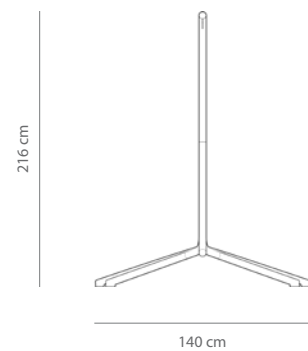

Specifications

Assembled Dimensions
271 × 315 × 269 cm
when assembled using 3m posts

Capacity: 205 kg

DIY Tripod Stand
POSTS NOT INCLUDED

Recommended Post Dimensions

8cm × 8cm posts
3m long

Carton Dimensions
60 × 61 × 27 cm
Weight: 15.4 kg
Unit Per Carton: **1**

Frame Colour

Black

Specifications

Assembled Dimensions
137 × 140 × 216 cm

Capacity: 120 kg

Carton Dimensions
162.5 × 42 × 25.5 cm
Weight: 22.7 kg
Unit Per Carton: **1**

Carton Contents
Steel Stand
Hardware Kit
Assembly Instructions