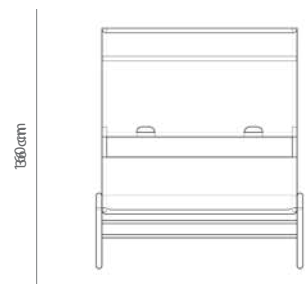

Specifications

166 cm

137 cm