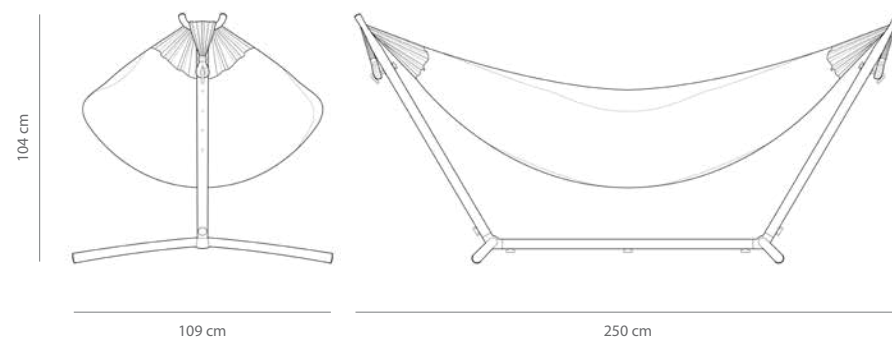

Specifications

Assembled Dimensions
250 × 109 × 104 cm

Hammock Bed Dimensions
220 × 137 cm

Capacity: 205 kg

Carton Dimensions
119.5 × 23 × 20.5 cm
Weight: 13.8 kg

Unit Per Carton: **1**

Carton Contents
Sunbrella® Hammock
Steel Stand
Hardware Kit
Assembly Instructions
Carry Bag