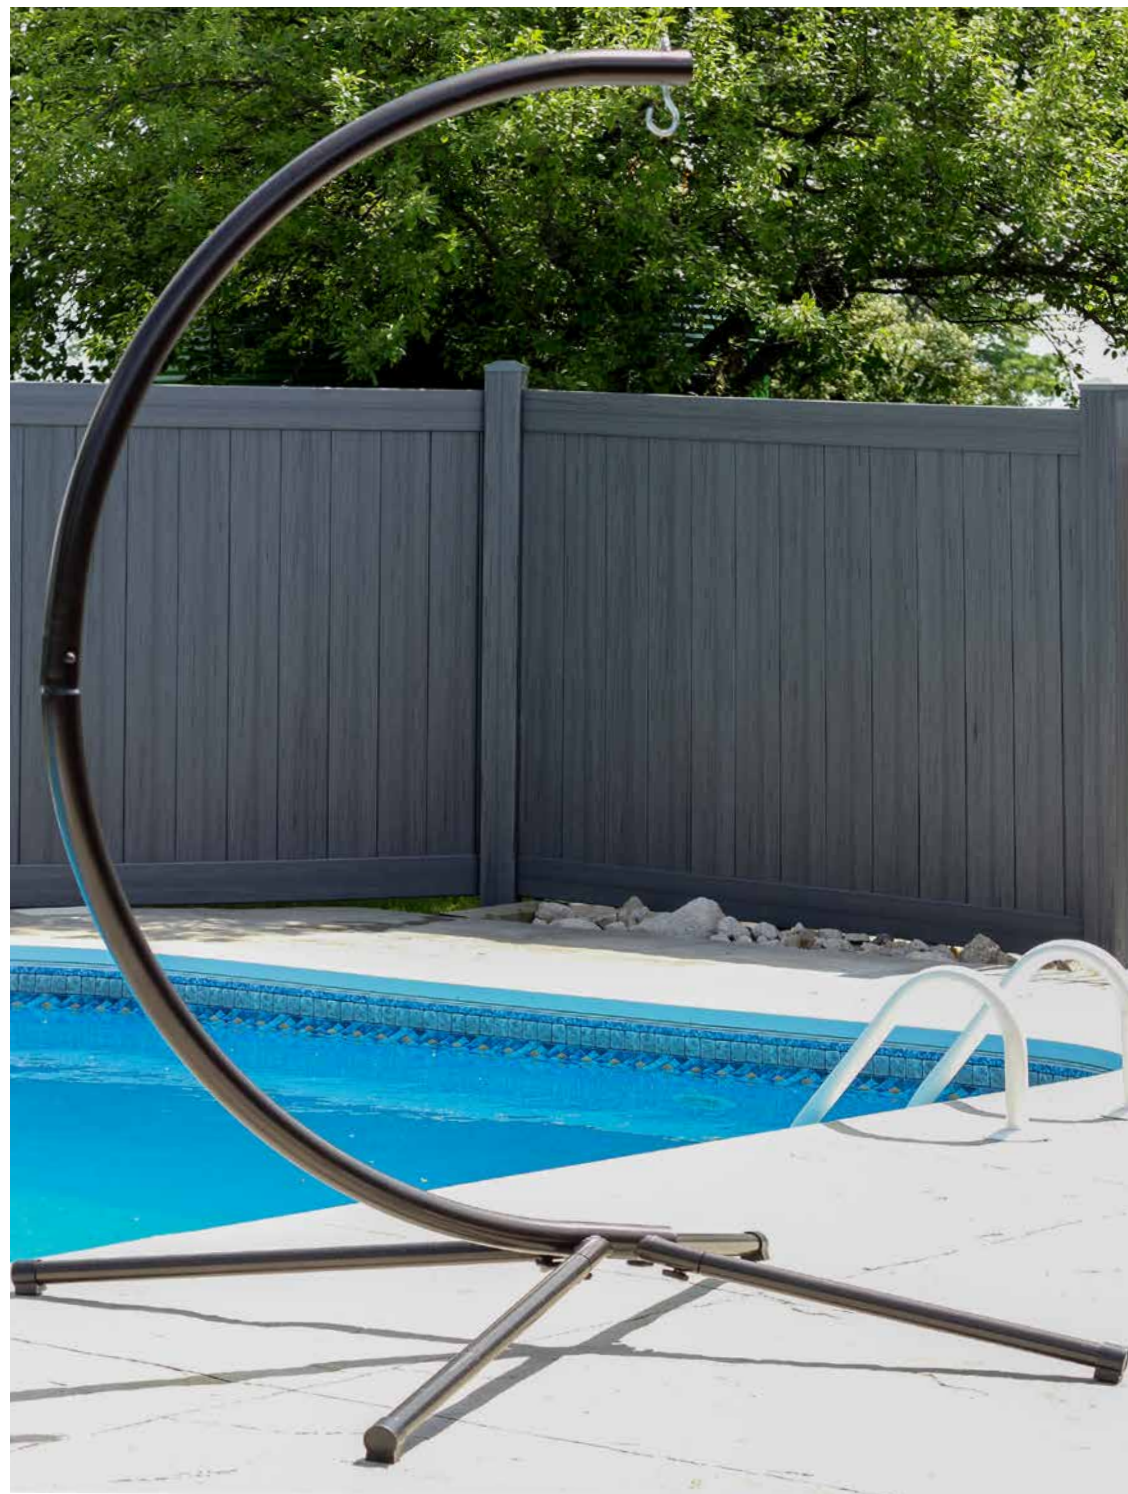

HANGING CHAIR STAND

DSTAND
Pictured here **DSTAND**
Dream Stand ▶

Frame
Steel Tube
Frame Finish
Powder Coated

Compatible With
Brazilian Hammock Chair
BS
Macrame Hanging Chair
MACRAME
Cocoon Pod
CPOD

Frame Colour

Black