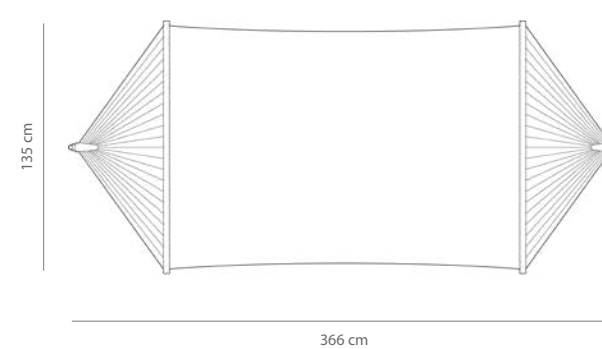

Frame Colour

Brown

Specifications

Assembled Dimensions
259 × 119 × 104 cm

Hammock Bed Dimensions
220 × 160 cm

Capacity: 205 kg

Carton Dimensions
129.5 × 34.5 × 14 cm
Weight: 22 kg
Unit Per Carton: **1**

Carton Contents
Sunbrella® Hammock
Solid Pine Stand
Hardware Kit
Assembly Instructions

Specifications

Assembled Dimensions
366 × 135 × 3 cm

Hammock Bed Dimensions
200.5 × 135 cm

Capacity: 205 kg

Carton Dimensions
142 × 15 × 15 cm
Weight: 5.6 kg

Unit Per Carton: **1**

Carton Contents
Sunbrella® Hammock
Hanging Chain
Stand not included