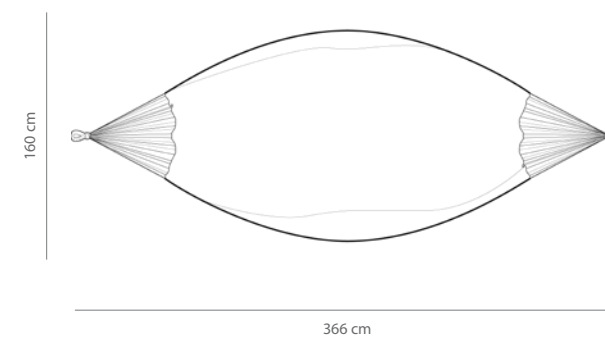

Orange Punch
BRAZ240

Cotton Collection
2025

Specifications

Item Dimensions
366 × 160 cm

Hammock Bed Dimensions
239 × 160 cm

Capacity: 205 kg

Carton Dimensions
46 × 40.5 × 10 cm
Weight: 2.9 kg

Unit Per Carton: 1