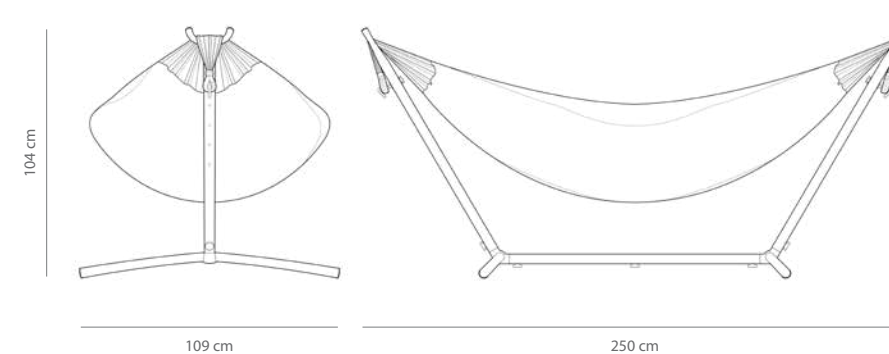

*only available as a replacement hammock

Cotton Collection
 2025

Specifications

Assembled Dimensions
 250 × 109 × 104 cm
Hammock Bed Dimensions
 230 × 160 cm
Capacity: 205 kg

Carton Dimensions
 117 × 23 × 18 cm
 Weight: 14 kg
 Unit Per Carton: 1