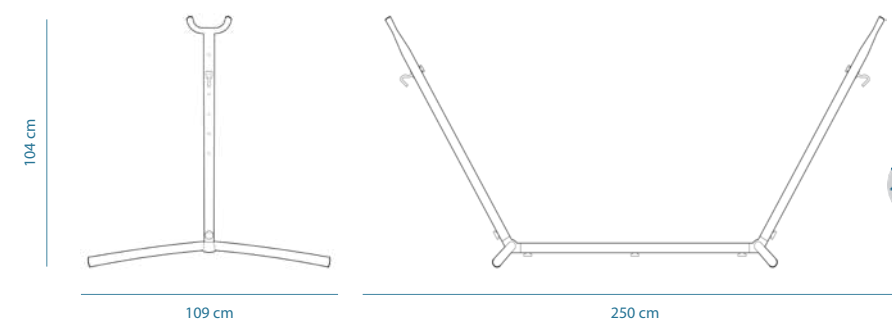

UHS8 • 250 cm Stand: Specifications

Assembled Dimensions
250 × 109 × 104 cm
Capacity: 205 kg

250 cm Stand Compatible With
Replacement Hammock
UHSREP

Carton Dimensions
117 × 23 × 18 cm
Weight: 13.7 kg
Unit Per Carton: 1

Carton Contents
Steel Stand
Hardware Kit
Assembly Instructions
Carry Bag