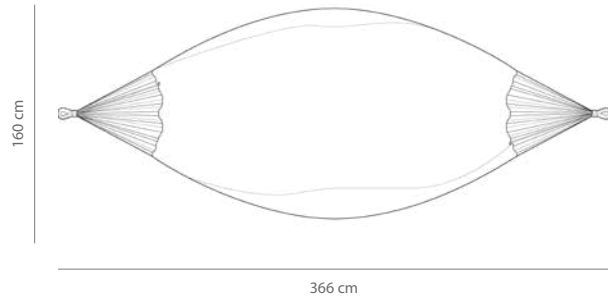

Specifications

Assembled Dimensions
76 × 61 × 183 cm

Hammock Bed Dimensions
117 × 156 cm

Capacity: 113 kg

 **Carton Dimensions**
91.5 × 11.5 × 11.5 cm
Weight: 2.6 kg
Unit Per Carton: **1**

Carton Contents
Hanging Sling
Spreader Bar
Hammock Chair
Assembly Instructions

DOUBLE HAMMOCK

Brazilian Style Cotton Hammock

Pictured here BRAZ239

BRAZ2 ▼

Specifications

Item Dimensions
366 × 160 cm

Hammock Bed Dimensions
239 × 160 cm

Capacity: 205 kg