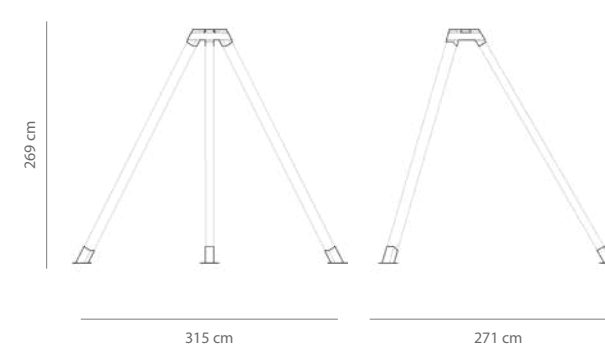

Specifications

Assembled Dimensions
271 × 315 × 269 cm
when assembled using 3m posts

Capacity: 205 kg

DIY Tripod Stand
POSTS NOT INCLUDED

Recommended Post Dimensions

8cm × 8cm posts
3m long

Carton Dimensions
60 × 61 × 27 cm
Weight: 15.4 kg
Unit Per Carton: **1**