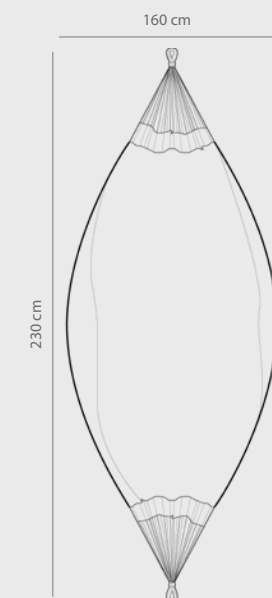

UHSREP Cotton Replacement Hammock

Hammock Fabric
Cotton
Item Dimensions
322 × 160 cm
Bed Dimensions
230 × 160 cm

Carton Dimensions
68.5 × 18 × 3 cm
Weight: 2.7 kg
Contents:
1 Hammock