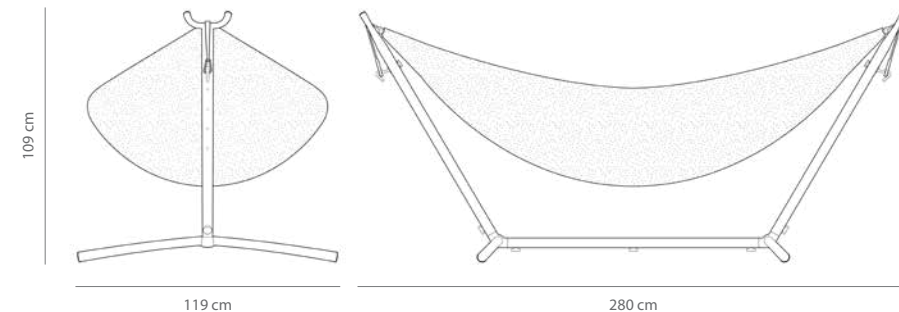

Specifications

Assembled Dimensions
366 × 135 × 3 cm

Hammock Bed Dimensions
200.5 × 135 cm

Capacity: 205 kg

Carton Dimensions
142 × 15 × 15 cm
Weight: 5.6 kg

Unit Per Carton: **1**

Carton Contents
Sunbrella® Hammock
Hanging Chain
Stand not included

HAMMOCK COMBO

Specifications

C9MESH
Pictured here C9MESH-42
◀ **Mesh Hammock with Steel Stand**

Bring Indoors

Mesh Fabric

119 cm

280 cm

Hammock Fabric: Polyester Mesh
Hammock Ropes: Nylon