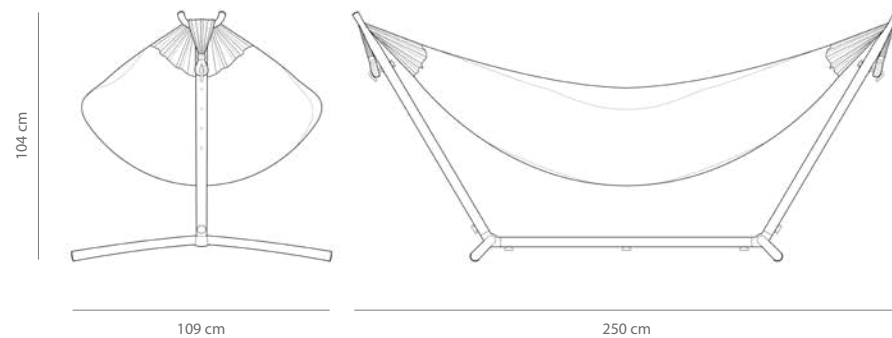

Specifications

109 cm

250 cm

Carton Dimensions

119.5 × 23 × 20.5 cm

Weight: 13.8 kg

Unit Per Carton: 1

Carton Contents

Polyester Hammock
Steel Stand
Hardware Kit
Assembly Instructions
Carry Bag

Assembled Dimensions

250 × 109 × 104 cm

Hammock Bed Dimensions

220 × 137 cm

Capacity: 205 kg