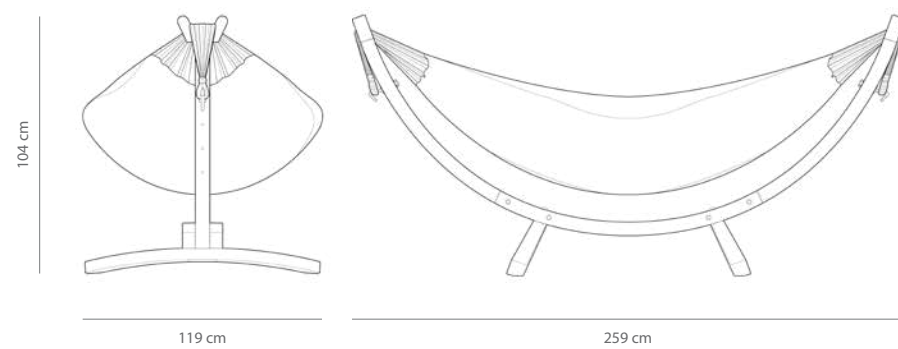

Frame Colour

Specifications

Assembled Dimensions
259 × 119 × 104 cm

Hammock Bed Dimensions
220 × 160 cm

Capacity: 205 kg

 **Carton Dimensions**
129.5 × 34.5 × 14 cm
Weight: 22 kg
Unit Per Carton: **1**

Carton Contents
Cotton Hammock
Solid Pine Stand
Hardware Kit
Assembly Instructions

Specifications

Assembled Dimensions
76 × 61 × 183 cm

Hammock Bed Dimensions
117 × 156 cm

Capacity: 113 kg

 **Carton Dimensions**
91.5 × 11.5 × 11.5 cm
Weight: 2.6 kg
Unit Per Carton: **1**

Carton Contents
Hanging Sling
Spreader Bar
Hammock Chair
Assembly Instructions