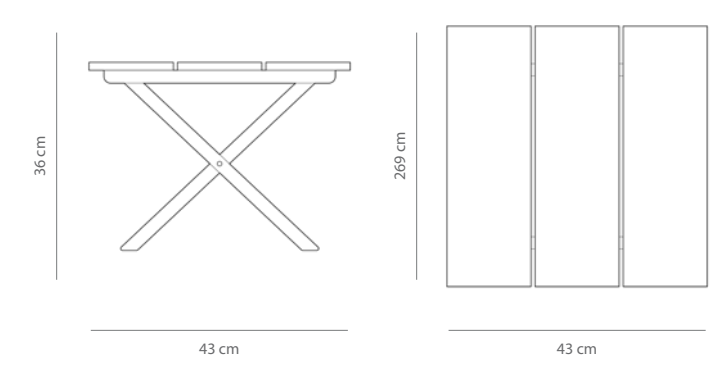

Table

Colour Options

GB

Grey
CORL3-GB
Matte Black Frame