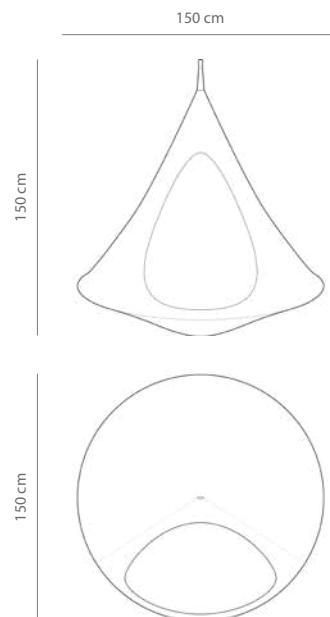

Specifications

Assembled Dimensions
150 × 150 × 150 cm

Capacity: 200 kg

Carton Dimensions
67 × 22 × 12 cm
Weight: 5 kg

Unit Per Carton: **1**

Carton Contents
Single Olefin Cocoon
Hanging Rope & Carabiner
Aluminum Ring
Assembly Instructions