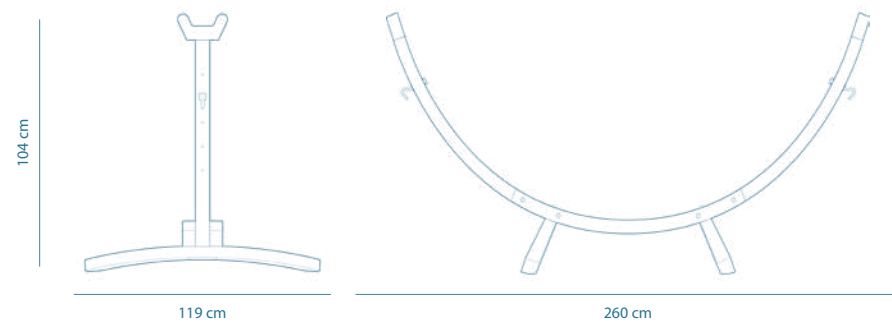

Oil Rubbed Bronze
UHS9-ORB

8SPAS-1 • 260 cm Stand: Specifications

Assembled Dimensions
260 × 119 × 104 cm
Capacity: 205 kg

260 cm Stand Compatible With
Replacement Hammock
UHSREP

Carton Dimensions
129.5 × 35.5 × 15.25 cm
Weight: 21.4 kg
Unit Per Carton: 1