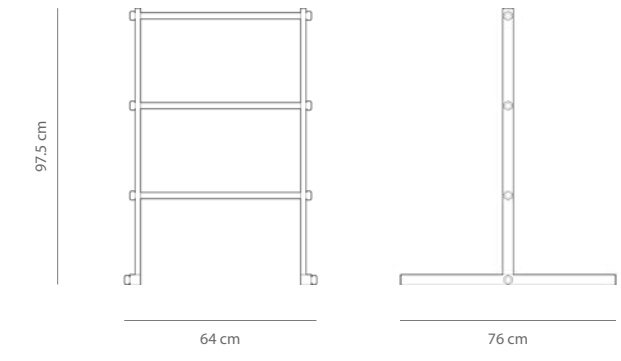

Assembled Dimensions
70 x 65.5 x 101.5 cm

Outdoor Games Collection
2025

▲ **LG-200ME**
Pictured here LG-200ME
Ladder Golf Extreme Metal Edition

Frame
Steel

Crossbars
Steel

Specifications

Carton Contents
2 Steel Frames
3 Green Soft Bolas
3 White Soft Bolas
Carry Bag
Assembly & Game Directions

Assembled Dimensions
76 x 64 x 97.5 cm

***Design update will include soft Bolas with upgraded filling materials, built-in scoreboard, and integrated Bola holders*

Outdoor Games Collection
2025

LG-SB
Soft Bolas
For Metal Game
Sold Separately