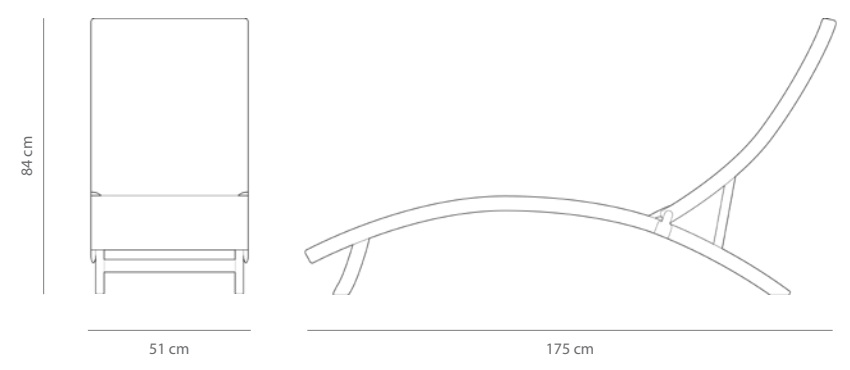

CHAISE LOUNGER SET

CORL3
Pictured here CORL3-GB
Coral Springs
3piece Lounger Set

- Weather Resistant
- Easy to Maintain
- Microban Protected
- Water Repellent
- UV & Fade Resistant
- Eco-Friendly

Frame
Aluminum

Frame Finish
Powder Coating

Lounger Fabric
Phifertex® Sling

Table Top
Polywood

Storage
Stackable Loungers
Backrest Folds Down
Folding Front Legs
Table Folds Flat

Specifications

Footprint Dimensions
200 × 175 cm

Lounger Dimensions
175 × 51 × 84 cm
at upright seating position

Lounger Capacity: 205 kg

Number of Positions: 5

Table Dimensions
43 × 43 × 36 cm

Table Capacity: 25 kg

Carton Dimensions
145 × 40.5 × 52.5 cm
Weight: 16.1 kg

Unit Per Carton: 1

Carton Contents
2 × Loungers
Side Table

Lounger

Table

Colour Options

GB

Grey
CORL3-GB
Matte Black Frame