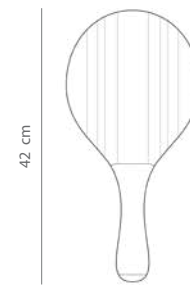

Bring Indoors

Specifications

19.5 cm

2 cm

Assembled Dimensions
42 x 19.5 x 2 cm

Ball Diameter
5.5 cm

Paddle Material
Pine Wood

Ball Material
Rubber