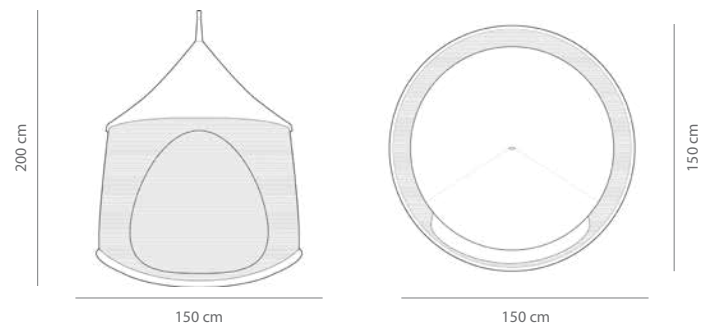

CACCOON HANGING CHAIRS

CACR
Pictured here CACRT7
Reto Cocoon

Bring Indoors

Frame
Anodized Aluminum

Cocoon Fabric
Polyester Canvas & Mesh

Synthetic
Water Repellent

Series Compatible With
Tripod Stand

- TPOD
  Tripod Brakits
- BRAKIT4-TPOD
  Eco-Friendly Tree Straps
- EFHTS
  Ultra-Lite Tree Straps
- ULTS
  Tree Sling • Single Strap
- TSLING

Fabric Options

Specifications

Assembled Dimensions
150 × 150 × 200 cm

Capacity: 200 kg

Cocoon Collection
2025

Carton Dimensions
69 × 20 × 20 cm
Weight: 6.6 kg
Unit Per Carton: 1

Carton Contents
Reto Cocoon
Hanging Rope & Carabiner
Aluminum Ring
Assembly Instructions

Domo Cocoon

Pictured here CACDOMO2
CACDOMOS

Bring Indoors

Synthetic

Weather Resistant

Cocoon Fabric
Olefin Canvas

Frame
Anodized Aluminum