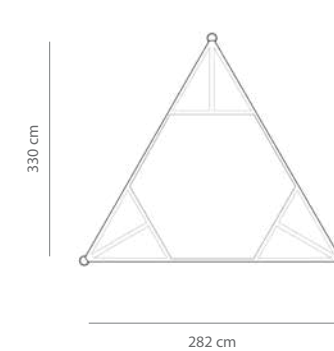

Ratchets
Steel

Fabric Colour

02

Blue & Black
AERIAL302

Specifications

Assembled Dimensions
333 × 333 cm

Mat Bed Dimensions
330 × 282 cm

Capacity: 400 kg

Elevate Collection
2025

Carton Dimensions
40.5 × 20.5 × 19 cm
Weight: 5.4 kg
Unit Per Carton: **1**

Carton Contents
Aerial Mat
Tether Straps
Ratchets
Carry Bag

HANGING NEST CHAIR

NESTDFR 
 Pictured here NESTDFR-MS
Nest Chair with Stand