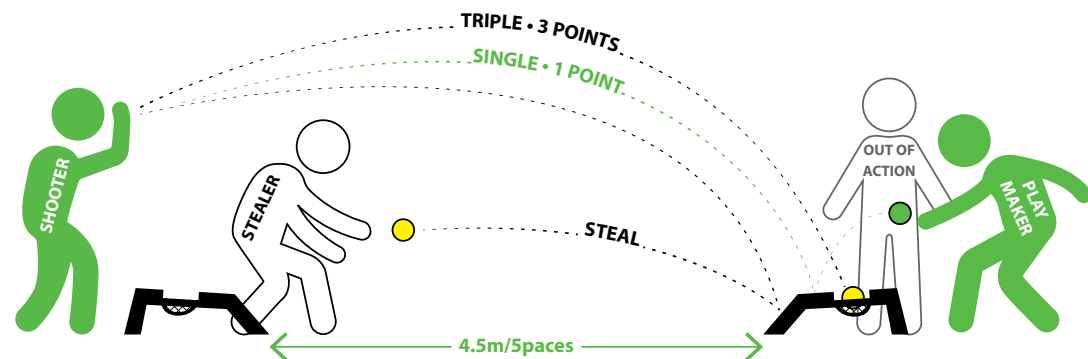

Team 2:

- Stealer: Stands on the same side as the Shooter and attempts to catch any ball that bounces back off the ramp.
- Out of Action: this player is not currently involved in the play & stays clear of all action