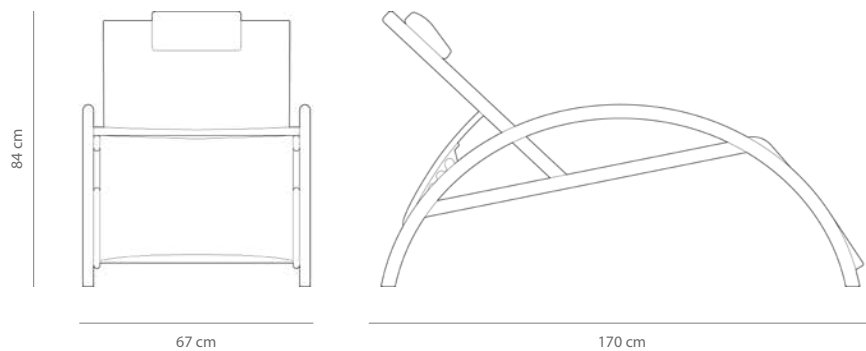

Specifications

Assembled Dimensions
170 × 67 × 84 cm

Seat Height:
40.5 cm

Capacity: 150 kg

Positions
Backrest: 6
Footrest: 3

Carton Dimensions
129.5 × 68.5 × 12.5 cm
Weight: 8.7 kg
Unit Per Carton: **1**
Carton Contents
Lounger
Hardware Kit
Assembly Instructions