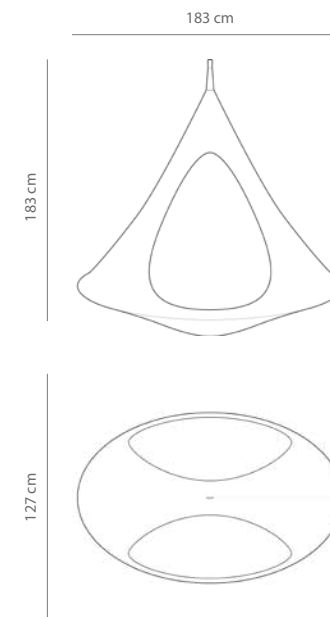

▲ CACSO Songo Cocoon

Pictured Here CACSO1

Specifications

Assembled Dimensions
127 × 183 × 183 cm

Capacity: 200 kg

Carton Dimensions
124 × 34 × 11 cm
Weight: 6.8 kg

Unit Per Carton: **1**

Carton Contents
Songo Cocoon
Hanging Rope & Carabiner
Aluminum Ring
Assembly Instructions