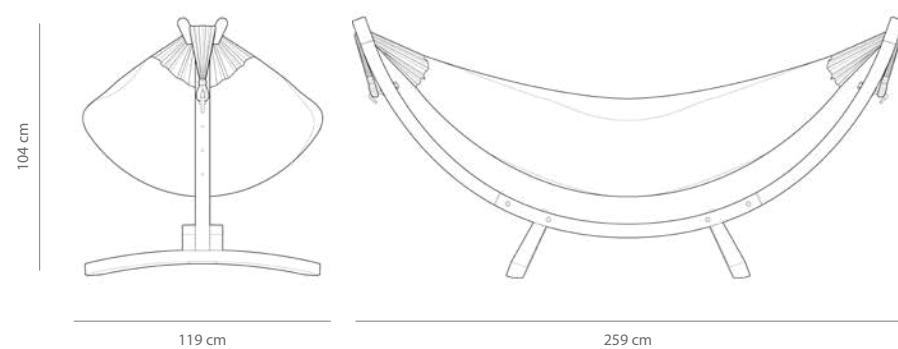

HAMMOCK

Sunbrella® Quilted Spreader Bar Hammock

Pictured here SUN206
▼ SUN2

Fabric Options

T	CA	CR	CO	DO	SU
Token Surfside C8SPSN-T	Cameo C8SPSN-CA	Crimson C8SPSN-CR	Coral C8SPSN-CO	Dove C8SPSN-DO	Sunset C8SPSN-SU

Frame Colour

Brown

Specifications

Assembled Dimensions
259 × 119 × 104 cm

Hammock Bed Dimensions
220 × 160 cm

Capacity: 205 kg

Carton Dimensions
129.5 × 34.5 × 14 cm
Weight: 22 kg
Unit Per Carton: **1**

Carton Contents
Sunbrella® Hammock
Solid Pine Stand
Hardware Kit
Assembly Instructions