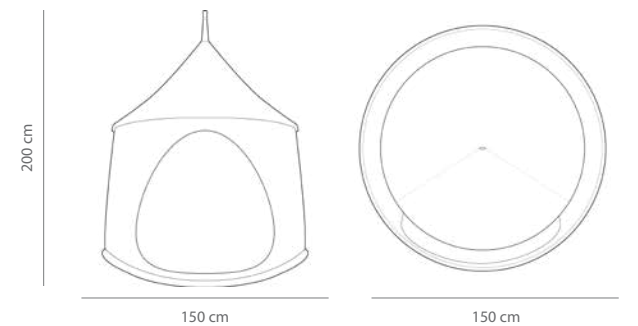

Specifications

Assembled Dimensions
150 × 150 × 200 cm

Capacity
200 kg

Cocoon Collection
2025

Carton Dimensions
69 × 20 × 20 cm
Weight: 7 kg
Unit Per Carton: 1

Carton Contents
Reto Cocoon
Hanging Rope & Carabiner
Aluminum Ring
Assembly Instructions