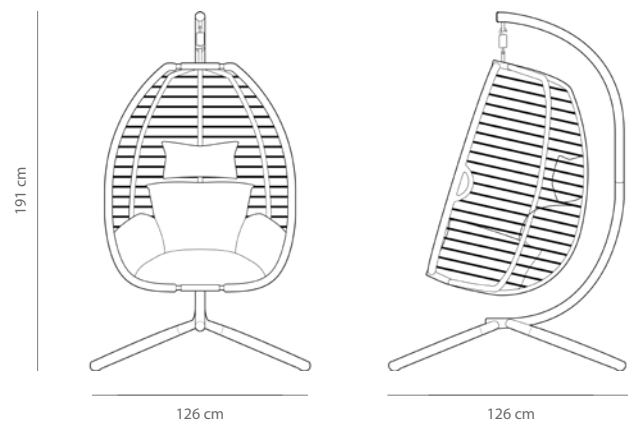

Frame Colour

Black

Specifications

Assembled Dimensions
126 × 126 × 191 cm

Seat Dimensions
86 × 60 cm

Capacity: 113 kg

Carton Dimensions
112 × 25 × 62 cm
Weight: 25.0 kg
Unit Per Carton: **1**

Carton Contents
Nest Chair
Steel Frame
Cushions
Hardware Kit
Assembly Instructions