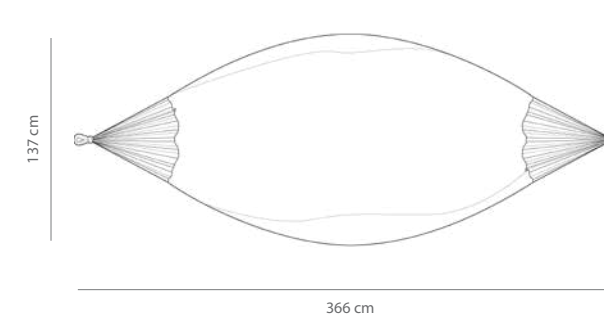

Specifications

Item Dimensions
366 × 137 cm

Hammock Bed Dimensions
221 × 137 cm

Capacity: 205 kg

Carton Dimensions
30.5 × 35.5 × 7.5 cm
Weight: 2.0 kg

Unit Per Carton: **1**

Carton Contents
Sunbrella® Hammock

Compatible With

280 cm Steel Stand
UHS9

305 cm Wood Stand
TOSPAS

Double Hook Set
HOCK2

Ultra-Lite Tree Straps
ULTS

Eco-Friendly Tree Straps
EFHTS

Chain Hanging Kit
CHAIN