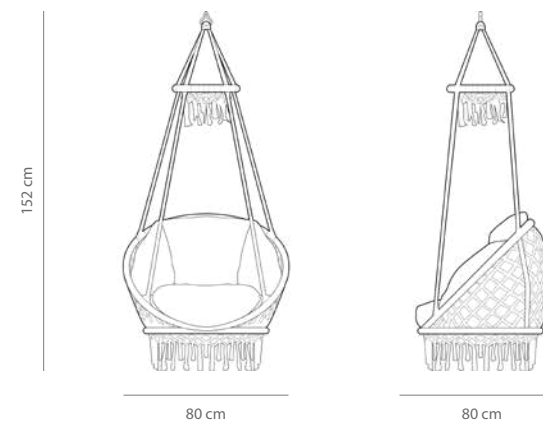

White
MACRAME

02

Fog Grey
MACRAME-02

03

Eclipse
MACRAME-03

Specifications

Assembled Dimensions
80 × 80 × 152 cm

Seat Dimensions
80 × 80 cm

Capacity: 113 kg

Carton Dimensions
81 × 81 × 13.5 cm
Weight: 8.2 kg

Unit Per Carton: **1**

Carton Contents
Hanging Chair
Seat Cushion
Accessories not included

Macrame
2025

THE ORIGINAL DREAM SERIES

- Frame**
Steel Tube  Water Repellent
- Frame Finish**
Powder Coated  Synthetic
- Fabric**
Polyester  Bring Fabric Indoors
- Cushion Fill**
Polyfill