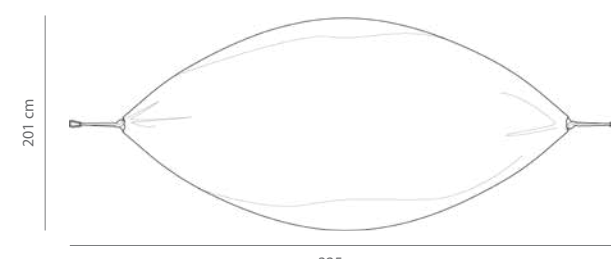

201 cm

325 cm

Carton Dimensions
20.5 × 15 × 10 cm
Weight: 0.9 kg
Unit Per Carton: 1

Carton Contents
Nylon Hammock with Stuff Sack