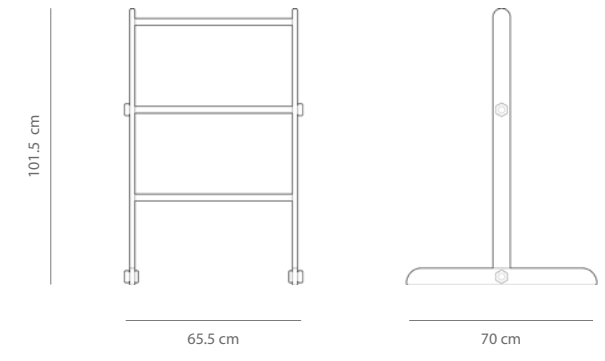

Specifications

Carton Contents
2 Wood Frames
3 Green Hard Bolas
3 White Hard Bolas
Carry Bag
Assembly & Game Directions

Assembled Dimensions
70 x 65.5 x 101.5 cm

Outdoor Games Collection
2025

▲ **LG-200ME**
Pictured here LG-200ME
Ladder Golf Extreme Metal Edition

Frame
Steel

Crossbars
Steel