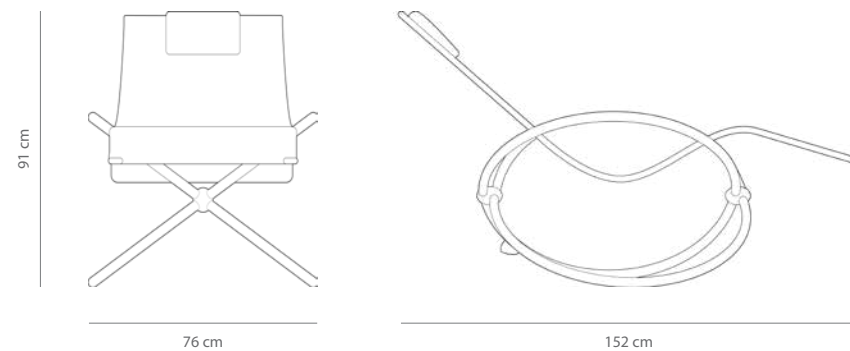

Fabric Options

Specifications

Assembled Dimensions
152 × 76 × 91 cm

Seat Height:
38 cm

Capacity: 150 kg

Positions: 1

Carton Dimensions
99 × 99 × 7.5 cm
Weight: 10.2 kg
Unit Per Carton: **1**
Carton Contents
Lounger
Hardware Kit
Assembly Instructions