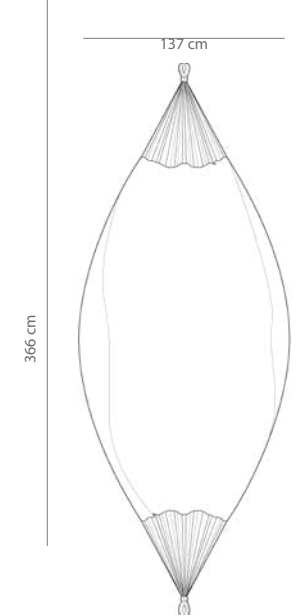

Specifications

Item Dimensions

366 × 137 cm

Hammock Bed Dimensions

221 × 137 cm

Capacity: 205 kg

Carton Dimensions

30.5 × 35.5 × 7.5 cm