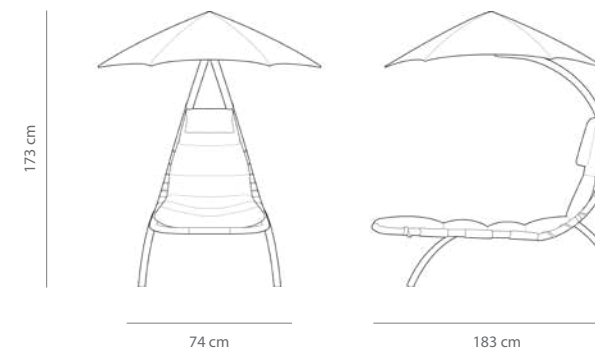

Contents:
1 Cushion

Colour Options

-  **GA**
Green Apple
DRMC-GA
-  **OZ**
Orange Zest
DRMC-OZ

The Original™ Dream Chair

Pictured here DREAM-TT
DREAM

Specifications

Assembled Dimensions
188 x 104 x 213 cm

Seat Height: 53.5 cm

Capacity: 120 kg

Carton Dimensions
131 x 76 x 23 cm
Weight: 37.7 kg

Unit Per Carton: 1

Carton Contents
Hanging Chair & Cushion
Steel Stand
Umbrella
Hardware Kit & Instructions

The Original™ Dream Lounger

Pictured here DRMLG-TT
DRMLG

Specifications

Assembled Dimensions
183 x 74 x 173 cm

Seat Height: 30.5 cm

Capacity: 120 kg

Carton Dimensions
112 x 45.5 x 19 cm
Weight: 21.1 kg

Unit Per Carton: 1

Carton Contents
Lounger & Cushion
Umbrella
Hardware Kit
Assembly Instructions