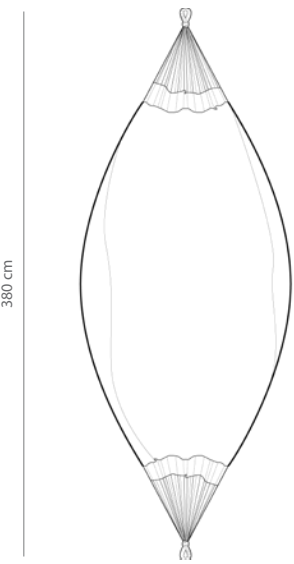

Tropical Hammock with Fringe

Pictured here BRAZ302

BRAZ3 ▼

Fabric Options

Carnival
BRAZ301

Marina
BRAZ302

Brazilwood
BRAZ303

Item Dimensions

380 × 165 cm

Hammock Bed Dimensions
250 × 165 cm

Capacity: 205 kg

Specifications

165 cm

Carton Dimensions

38 × 33 × 7.5 cm
Weight: 2.2 kg

Unit Per Carton: **1**