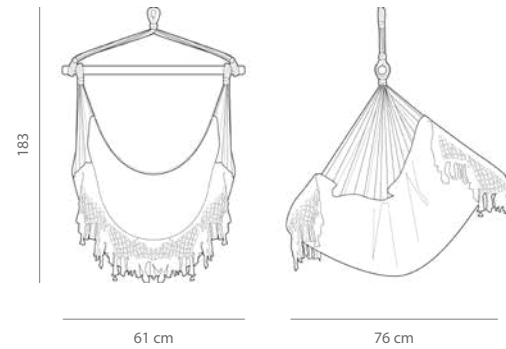

Frame Colour

Specifications

Assembled Dimensions
259 × 119 × 104 cm

Hammock Bed Dimensions
220 × 160 cm

Capacity: 205 kg

 **Carton Dimensions**
129.5 × 34.5 × 14 cm
Weight: 22 kg
Unit Per Carton: **1**

Carton Contents
Cotton Hammock
Solid Pine Stand
Hardware Kit
Assembly Instructions

Cotton Collection
2025

HAMMOCK CHAIR

B5
Pictured here B500 *Cushions not included*
Cotton Hammock Chair

Hammock Fabric
Cotton
Hammock Ropes
Polyester

Frame
Beech Wood
Frame Finish
Clear Coat & Sealed

- Compatible With**
- DREAM STAND DSTAND
 - TRIPOD STAND TPOD
 - TRIPOD BRAKITS BRAKIT4-TPOD
 - Eco-Friendly Tree Straps EFHTS
 - Ultra-Lite Tree Straps ULTS
 - Tree Sling • Single Strap TSLING

Specifications

Assembled Dimensions
76 × 61 × 183 cm

Hammock Bed Dimensions
117 × 156 cm

Capacity: 113 kg

 **Carton Dimensions**
91.5 × 11.5 × 11.5 cm
Weight: 2.6 kg
Unit Per Carton: **1**

Carton Contents
Hanging Sling
Spreader Bar
Hammock Chair
Assembly Instructions