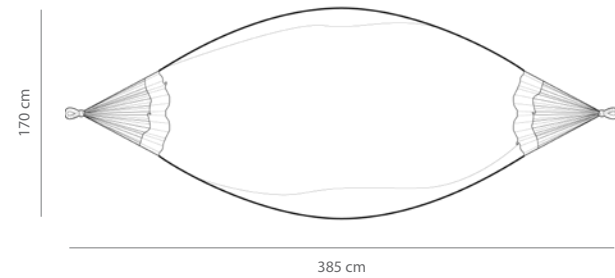

Carton Dimensions

46 × 38 × 12.8 cm
Weight: 3.0 kg

Unit Per Carton: **1**

Carton Contents

Cotton Hammock
Cushions not included

Item Dimensions
385 × 170 cm

Hammock Bed Dimensions
260 × 170 cm

Capacity: 205 kg

11