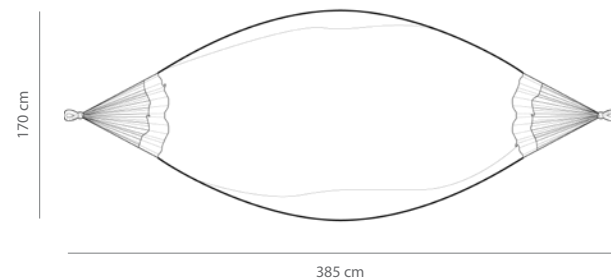

▲ **BRAZ6**
Pictured here BRAZ600
Elegant Hammock with Fringe

Fabric Options

Antique
BRAZ600

Copacabana
BRAZ601

Specifications

10

Authentic Brazilian Collection
2025

Carton Dimensions

46 × 38 × 12.8 cm
Weight: 2.5 kg

Unit Per Carton: **1**

Carton Contents

Cotton Hammock
Cushions not included

Item Dimensions
385 × 170 cm

Hammock Bed Dimensions
260 × 170 cm

Capacity: 205 kg