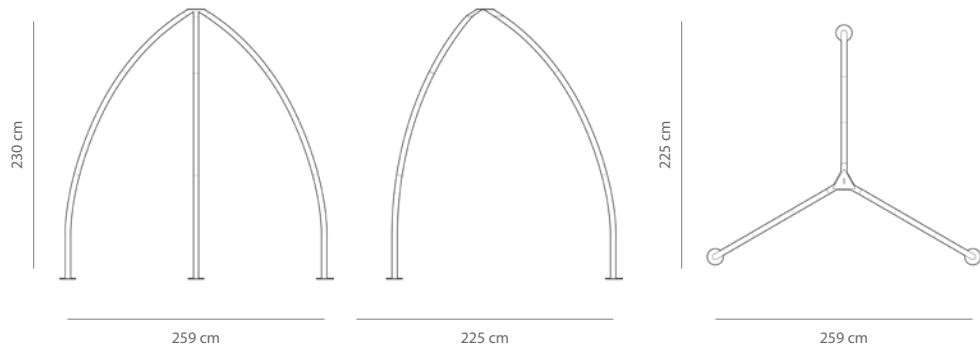

DESIGN UPDATE

Frame Colour

Black

TPOD with Double Cacoon (CACD)

TPOD with Single Cacoon (CACS)

TPOD with Bebo Cacoon (CACB)

Specifications

Assembled Dimensions
259 × 259 × 230 cm