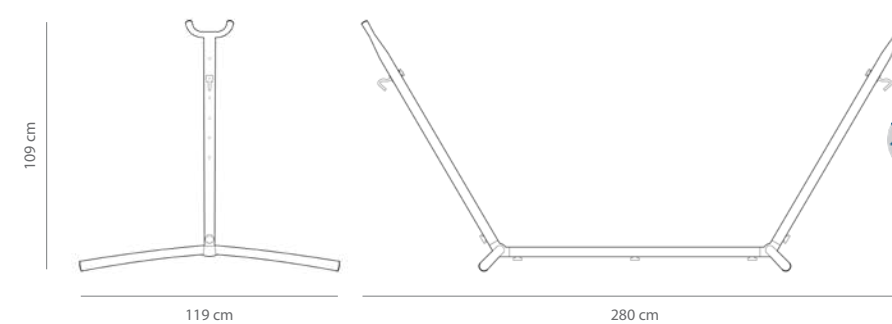

UHS9 • 280 cm Stand: Specifications

Assembled Dimensions
280 × 119 × 109 cm
Capacity: 205 kg

280 cm Stand Compatible With
Brazilian Style Hammock
BRAZ2, BZPOLY, BZSUN
Authentic Brazilian Hammock Series
BRAZ3, BRAZ6, BRAZ8
Double Deluxe Cotton Hammock
BRAZ4
Camping Hammocks
PAR2, MESH2

Carton Dimensions
119.5 × 23 × 20.5 cm
Weight: 13.7 kg
Unit Per Carton: 1

Carton Contents
Steel Stand
Hardware Kit
Assembly Instructions
Carry Bag
Replacement Hammock
UHSREP