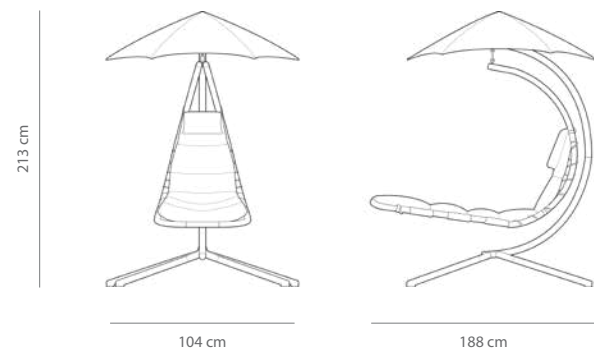

Carton Dimensions
82 x 7 x 1.5 cm
Weight: 0.5 kg

Contents:
6 Umbrella Rods
(Rods ONLY)

DRMC
Dream Replacement Cushion
Sold Separately

Fabric
Polyester

Item Dimensions
173 x 76 x 5 cm

Carton Dimensions
82 x 51.5 x 10 cm
Weight: 2.3 kg

Contents:
1 Cushion

Colour Options

-  **GA**
Green Apple
DRMC-GA
-  **OZ**
Orange Zest
DRMC-OZ

The Original™ Dream Chair

Pictured here DREAM-TT
DREAM

Specifications

Assembled Dimensions
188 x 104 x 213 cm

Seat Height: 53.5 cm

Capacity: 120 kg

Carton Dimensions
131 x 76 x 23 cm
Weight: 37.7 kg

Unit Per Carton: 1

Carton Contents
Hanging Chair & Cushion
Steel Stand
Umbrella
Hardware Kit & Instructions

The Original™ Dream Lounger

Pictured here DRMLG-TT
DRMLG