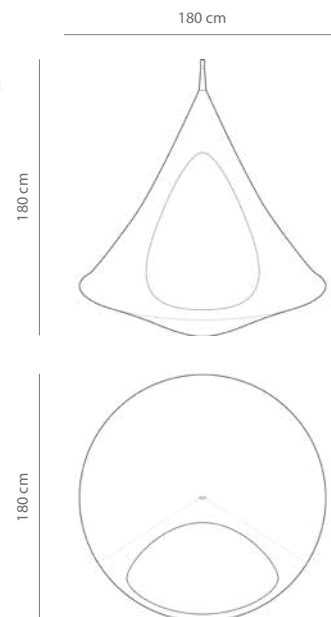

▲ CACOD Double Olefin Cocoon

Pictured Here CACOD2

Specifications

Assembled Dimensions
180 × 180 × 180 cm

Capacity: 200 kg

Carton Dimensions
79 × 22 × 12 cm
Weight: 6 kg

Unit Per Carton: **1**

Carton Contents
Double Olefin Cocoon
Hanging Rope & Carabiner
Aluminum Ring
Assembly Instructions