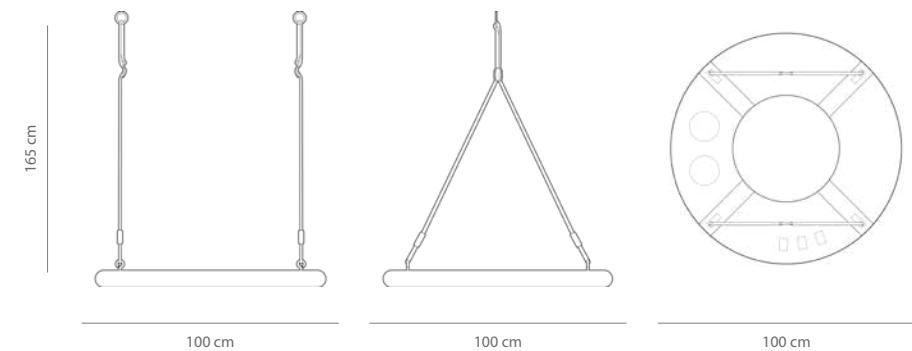

Neptune Blue

CSAUCR-NB

Specifications

Assembled Dimensions

100 × 100 × 165 cm

Capacity: 100 kg

Carton Dimensions

75 × 37 × 6 cm